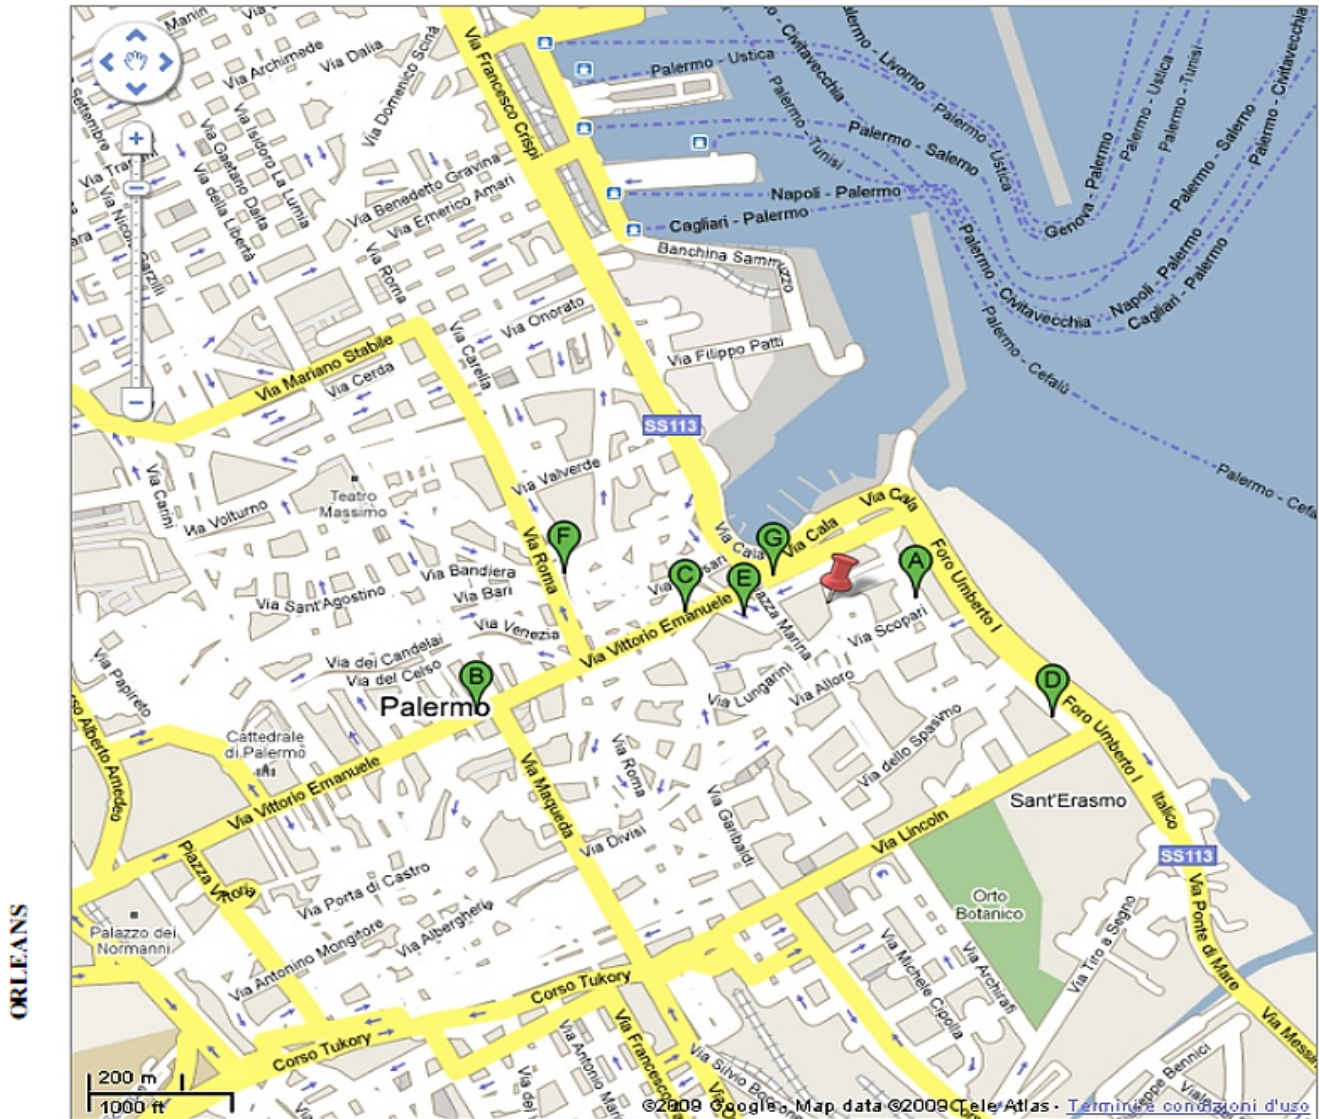

## MAP OF HOTELS LOCATED CLOSE TO THE CONFERENCE VENUE

Search the map on line for better image resolution:

<<http://www.iflamed.unipa.it>>

Click on the "Accommodation" link on the right and then "Map"

STAZIONE CENTRALE